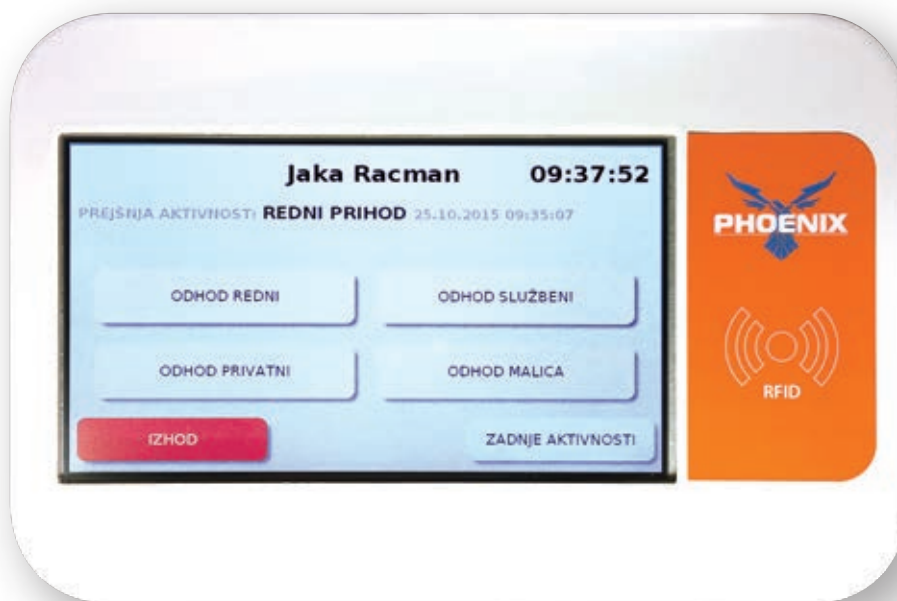

- Imate evidenco prisotnosti povezano s kadrovsko evidenco?

- Je vaša evidenca zaposlenih povezana z delovnimi nalogi?

Koledarski pregled za mesec: 4

	20	21	22	23	24	25	26	27	28	29	30					
George Buh	Prevoz	Prehramba	Radno izpolneno	Radno izpolneno	Radno izpolneno	Radno izpolneno	Radno izpolneno	Radno izpolneno	Radno izpolneno	Radno izpolneno	Radno izpolneno	Prevoz: 20	Prehramba: 20	Radno izpolneno	Radno delo: 160	Dobitek iz dela v redni izmeni: 15
Karel Šljavec	Prevoz	Prehramba	Radno izpolneno	Radno izpolneno	Radno izpolneno	Radno izpolneno	Radno izpolneno	Radno izpolneno	Radno izpolneno	Radno izpolneno	Radno izpolneno	Prevoz: 20	Prehramba: 20	Št. izpolniteljnih ur: 190	Radno delo: 160	
Tomaž Granič	Prevoz	Prehramba	Radno izpolneno	Radno izpolneno	Radno izpolneno	Radno izpolneno	Radno izpolneno	Radno izpolneno	Radno izpolneno	Radno izpolneno	Radno izpolneno	Prevoz: 17	Prehramba: 17	Radno izpolneno	Radno delo: 136	Radni dopust: 24
Janez Hočvar	Prevoz	Prehramba	Radno izpolneno	Radno izpolneno	Radno izpolneno	Radno izpolneno	Radno izpolneno	Radno izpolneno	Radno izpolneno	Radno izpolneno	Radno izpolneno	Prevoz: 17	Prehramba: 17	Radno izpolneno	Radno delo: 135	Št. Solcom: 24
Zoran Jamnik	Prevoz	Prehramba	Radno izpolneno	Radno izpolneno	Radno izpolneno	Radno izpolneno	Radno izpolneno	Radno izpolneno	Radno izpolneno	Radno izpolneno	Radno izpolneno	Prevoz: 20	Prehramba: 20	Radno izpolneno	Radno delo: 160	

- Imate pregled nad prihodki in odhodki po delovnih nalogih?

Izjava: 01.01.2018 - 01.09.2018

Priloži vsa razena stanja

Naslov projekta

Datum naloge

1805-1

Spremeni status

Št.	N	S	Številka	Projekt / Naloga	Predstavnost	Št. dela	Ostanki	S	N	Številka
18	01	✓	1805-1	1805-1	0,00	361,50	z			
13	01	✓		1805-1	1.500,00	548,09	96,13	915,76	z	
14	01	✓		1805-1	500,00	294,00	0,00	210,00	z	
15	01	✓		1805-1	999,00	584,31	0,00	414,69	z